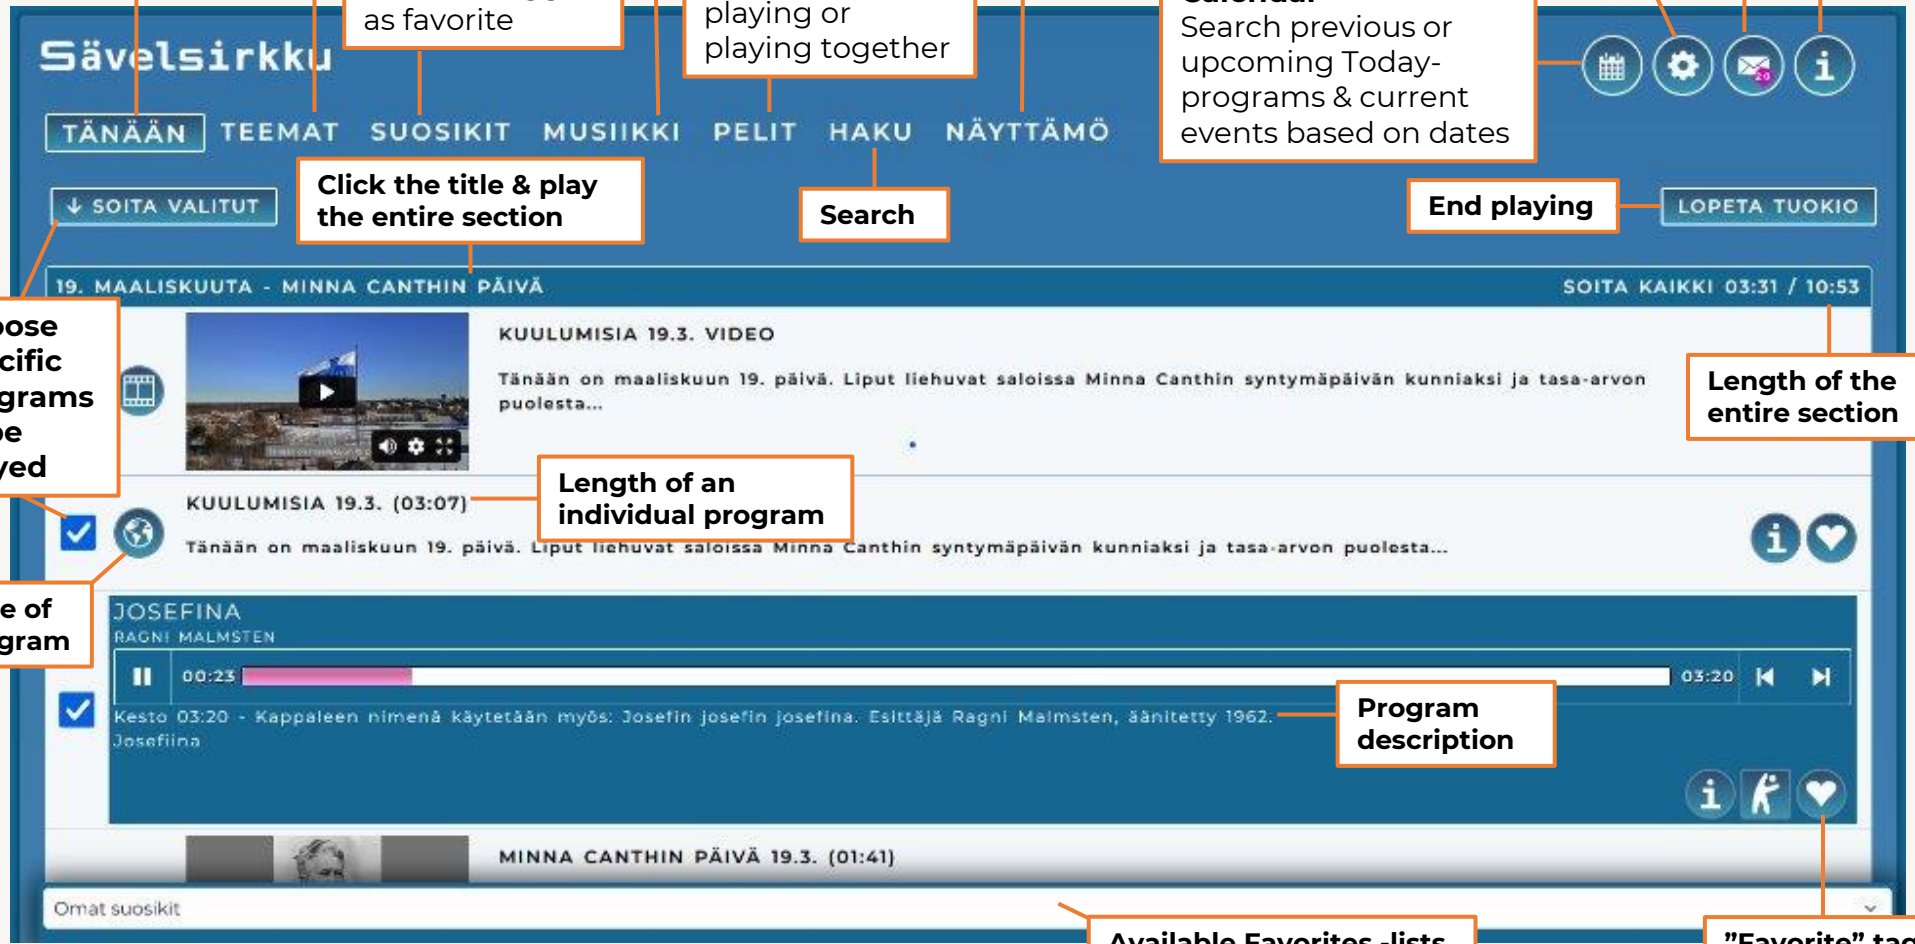

Sävelsirkkku is a streaming service that works in an Internet browser (Chrome/Firefox/Safari):

<https://sentina.savelsirkku.fi>

Today
Daily activity recommendations & selected content for calming listening

Themes
A categorized content library

Music
Play shuffled music

Short cut to Näyttämö - service

Settings & reports
(additional service)

Messages

Instructions

Favorites
Content tagged as favorite

Games
for individual playing or playing together

Calendar
Search previous or upcoming Today-programs & current events based on dates

Click the title & play the entire section

Search

End playing

LOPETA TUOKIO

Choose specific programs to be played

Length of the entire section

Length of an individual program

Type of program

Program description

Available Favorites -lists
(choose a list and view it in the Favorites -page)

"Favorite" tag